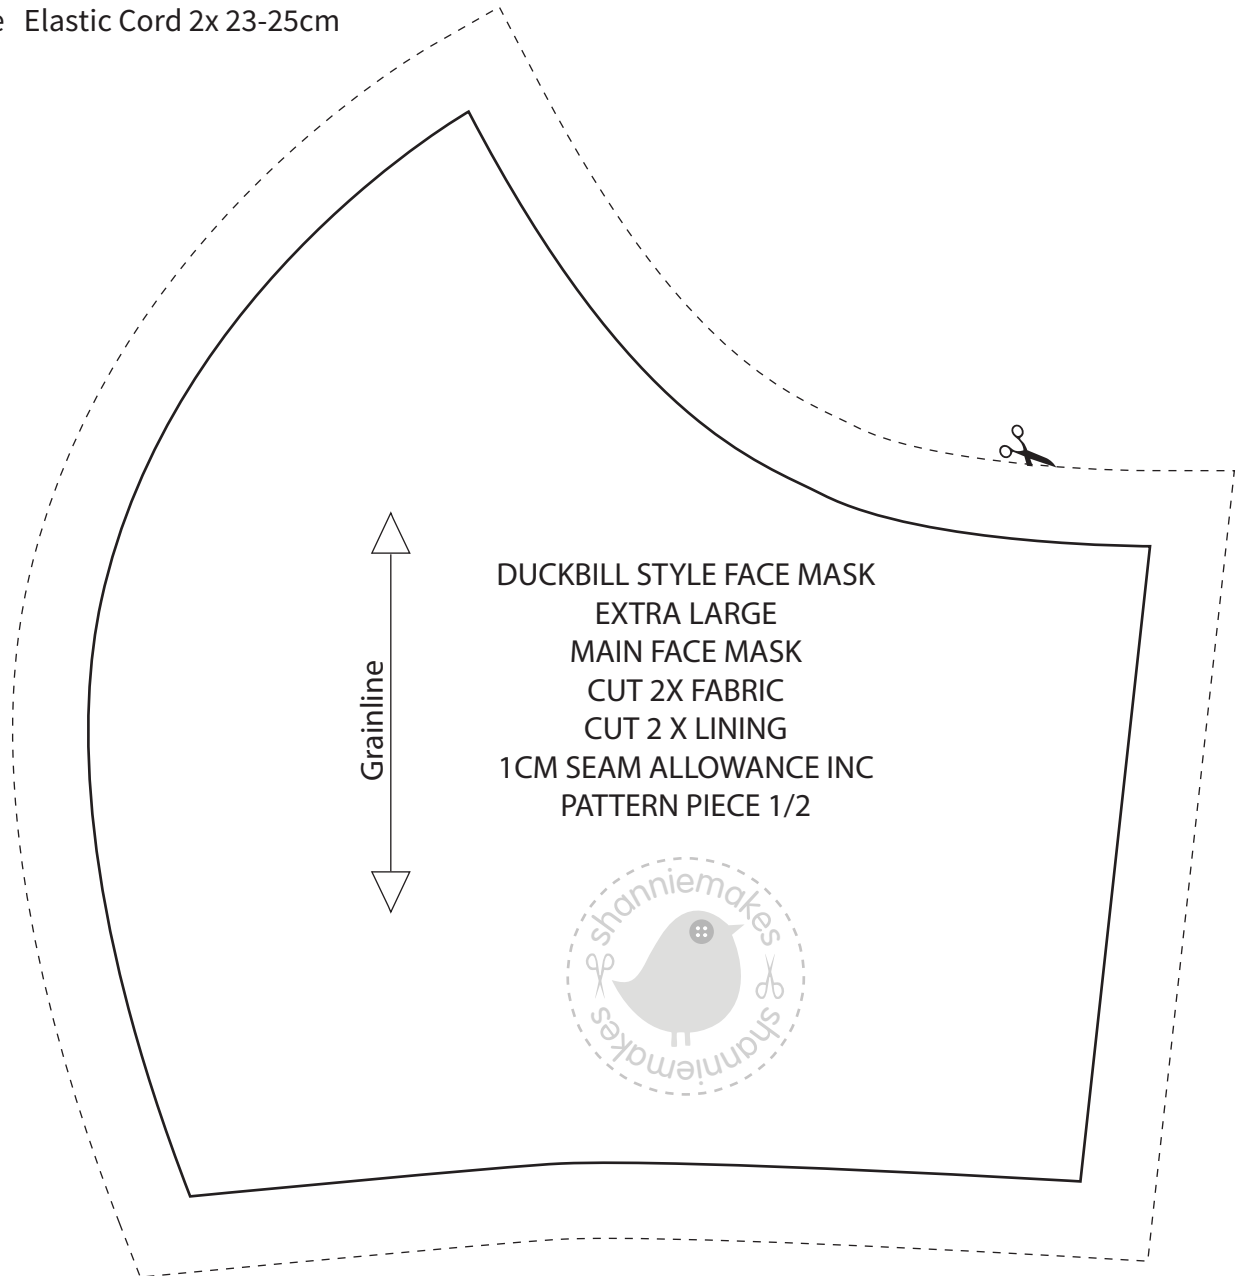

ShannieMakes: Duckbill Style Face Mask Extra Large

Scale 4cm

XLarge Elastic Cord 2x 23-25cm

Copyright © 2020 ShannieMakes. All Rights Reserved.

Please note: Designed by me. You are welcome to use this pattern to make items for resale. However you are not allowed to commercially sell the pattern or publish the pattern as your own. I only ask of you to state where you got this pattern from or make a link back to my website shanniemakes.com. Many Thanks. Shan x