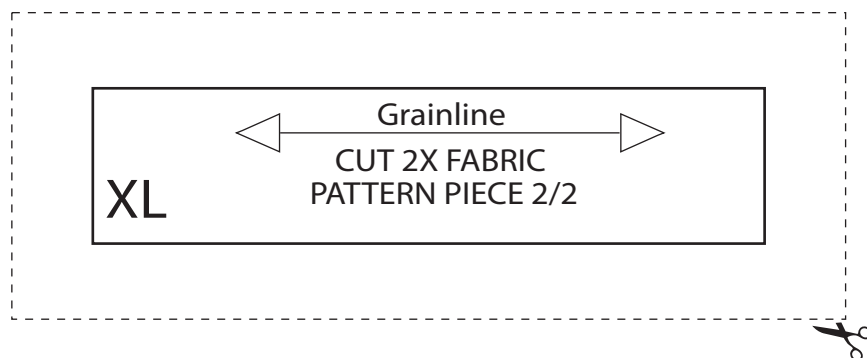

ShannieMakes: Duckbill Style Face Mask Extra Large

Scale 4cm

XLarge Elastic Cord 2x 23-25cm

Copyright © 2020 ShannieMakes. All Rights Reserved.

Please note: Designed by me. You are welcome to use this pattern to make items for resale. However you are not allowed to commercially sell the pattern or publish the pattern as your own. I only ask of you to state where you got this pattern from or make a link back to my website shanniemakes.com. Many Thanks. Shan x