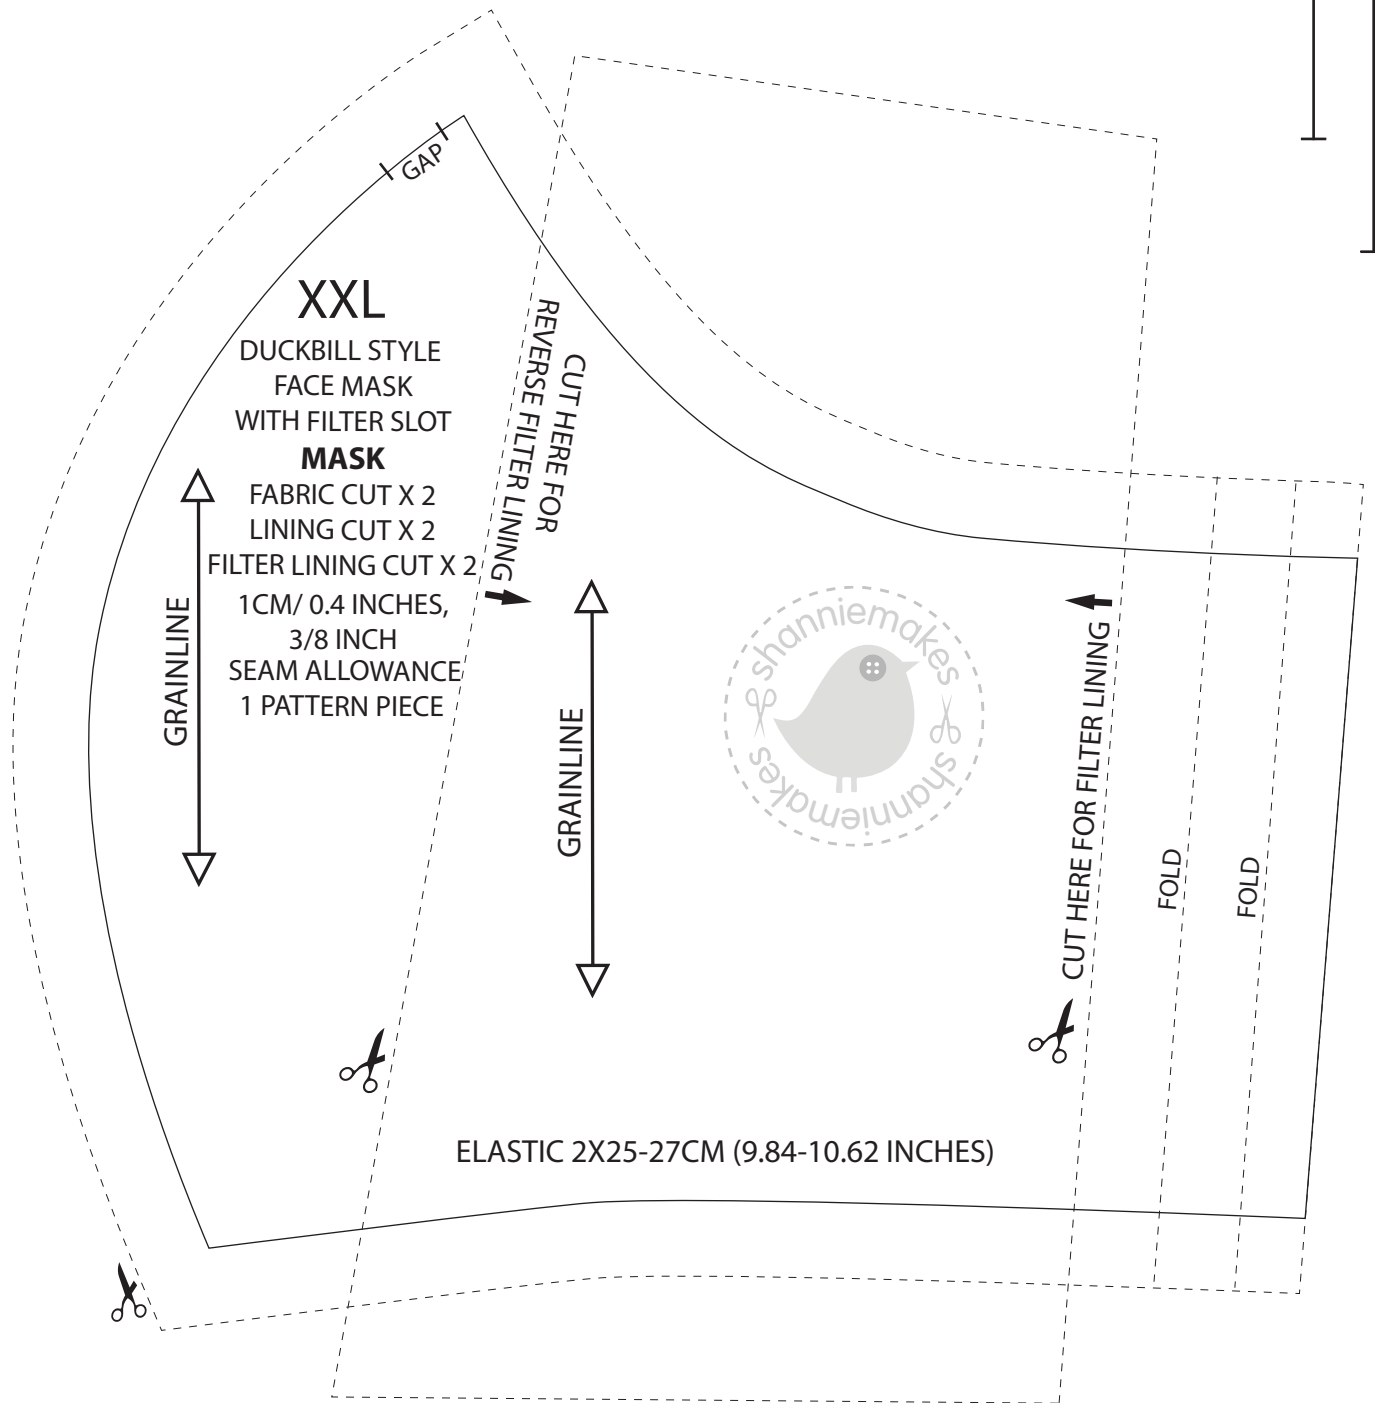

ShannieMakes: Extra Extra Large Duckbill Style Face Mask with Optional Filter Slot

Scale 4cm

1 Inch

Print twice. 1 for the mask pattern, and 1 for the filter lining slot.

Copyright © 2020 ShannieMakes. All Rights Reserved.