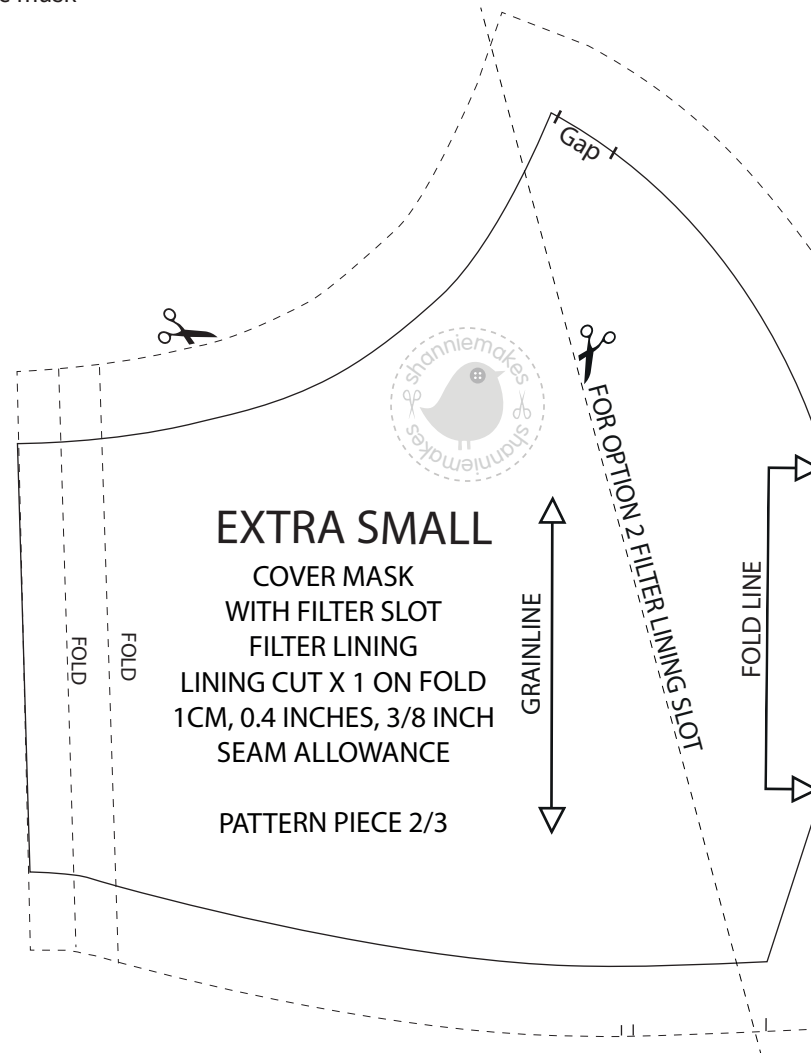

# ShannieMakes: COVER MASK, EXTRA SMALL

**The mask is not recommended to use on babies or toddlers.**

This face mask was designed with affordability, washability and reusability in mind. This is not a medical/surgical grade face mask, but it is good enough to protect the face from dust particles and some odours. You can use a medical/surgical grade mask with this for extra protection.

PAGE 1 OF 2

**EXTRA SMALL**

COVER MASK  
WITH FILTER SLOT  
FILTER LINING  
LINING CUT X 1 ON FOLD  
1CM, 0.4 INCHES, 3/8 INCH  
SEAM ALLOWANCE

PATTERN PIECE 2/3

Copyright © 2020 ShannieMakes. All Rights Reserved.

Scale 4cm |  
1 Inch |

PAGE 2 OF 2