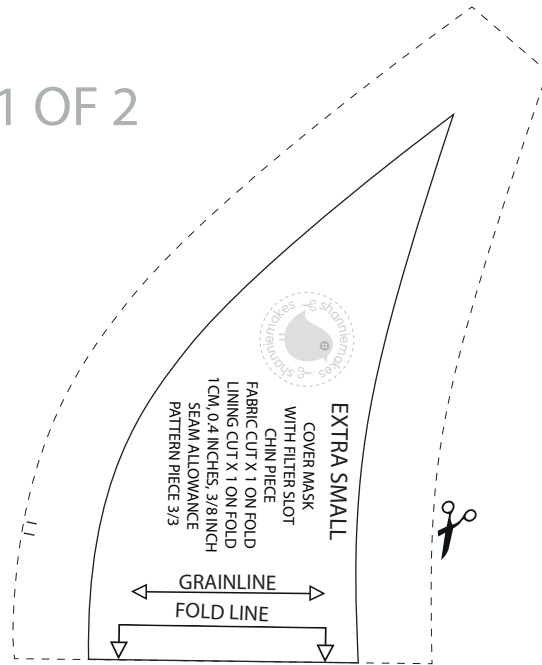

# ShannieMakes: COVER MASK, EXTRA SMALL

**The mask is not recommended to use on babies or toddlers.**

This face mask was designed with affordability, washability and reusability in mind. This is not a medical/surgical grade face mask, but it is good enough to protect the face from dust particles and some odours. You can use a medical/surgical grade mask with this for extra protection.

PAGE 1 OF 2

**EXTRA SMALL**

COVER MASK  
WITH FILTER SLOT  
FILTER LINING  
LINING CUT X 1 ON FOLD  
1CM, 0.4 INCHES, 3/8 INCH  
SEAM ALLOWANCE

PATTERN PIECE 2/3

Copyright © 2020 ShannieMakes. All Rights Reserved.

Scale 4cm |  
1 Inch |

PAGE 2 OF 2