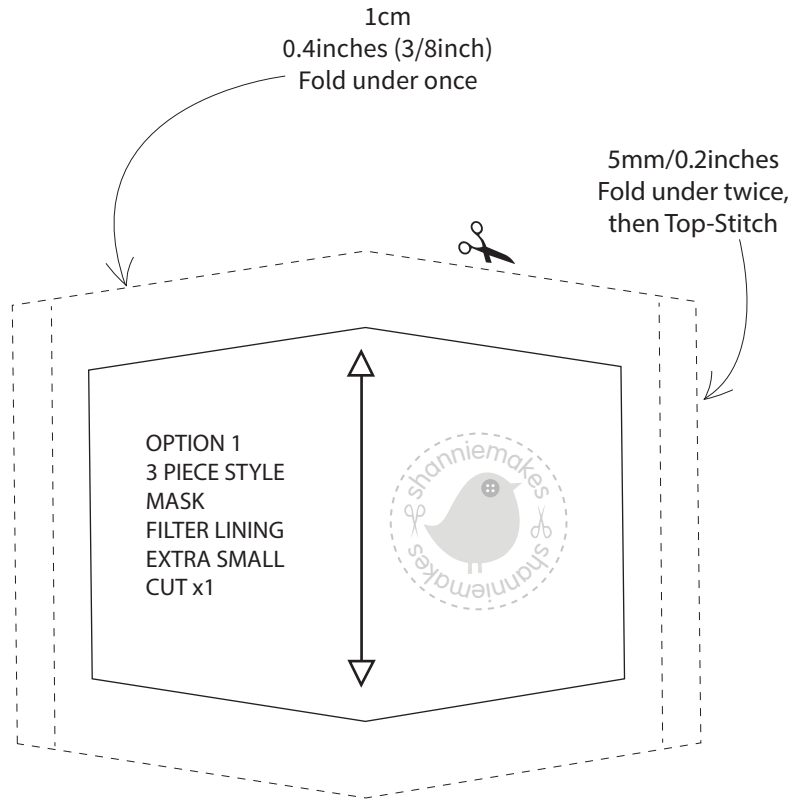

ShannieMakes: 3 PIECE STYLE MASK FILTER LININGS, EXTRA SMALL 3 Options. Seam Allowance as Indicated.

Copyright © 2021 ShannieMakes. All Rights Reserved.

Please note: Designed by me. You are welcome to use this pattern to make items for resale. However you are not allowed to commercially sell the pattern or publish the pattern as your own. I only ask of you to state where you got this pattern from or make a link back to my website shanniemakes.com. Many Thanks. Shan x