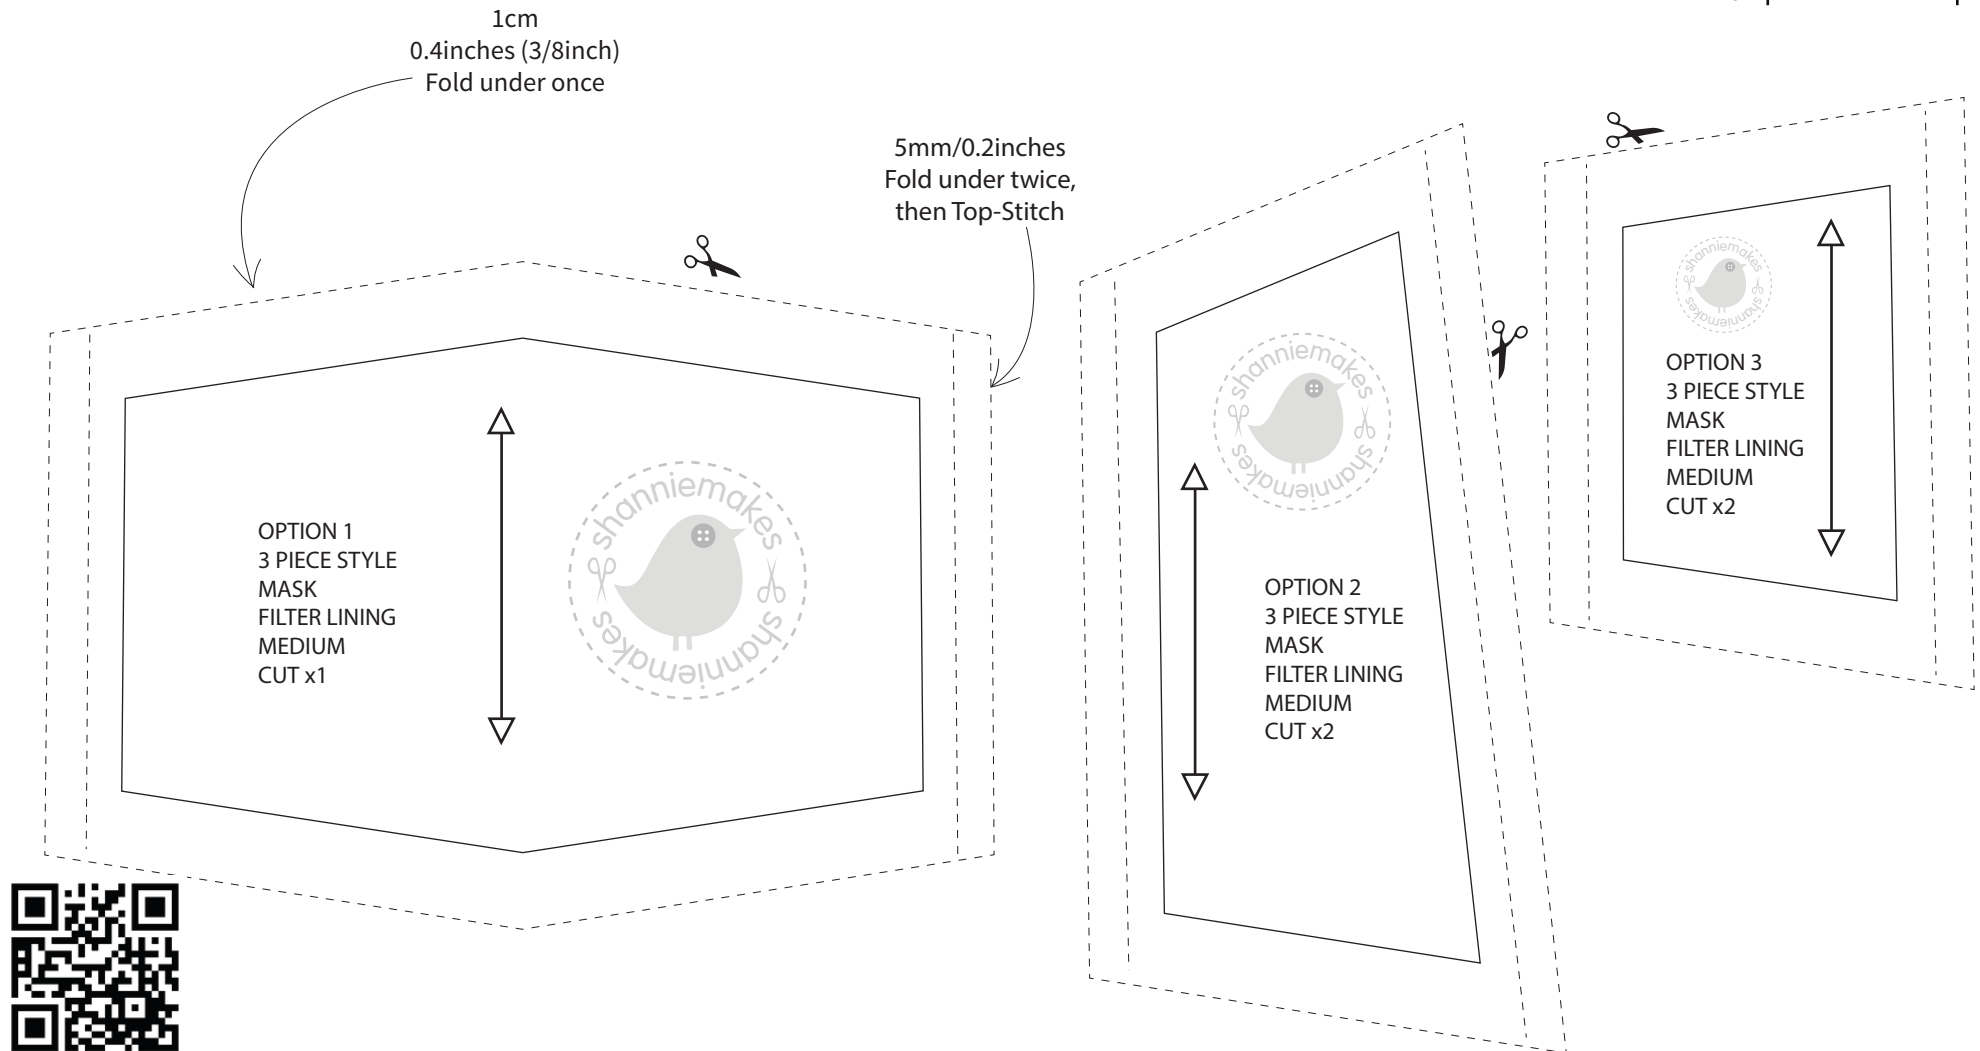

ShannieMakes: 3 PIECE STYLE MASK FILTER LININGS, MEDIUM

3 Options. Seam Allowance as Indicated.

Copyright © 2021 ShannieMakes. All Rights Reserved.

Please note: Designed by me. You are welcome to use this pattern to make items for resale. However you are not allowed to commercially sell the pattern or publish the pattern as your own. I only ask of you to state where you got this pattern from or make a link back to my website shanniemakes.com. Many Thanks. Shan x