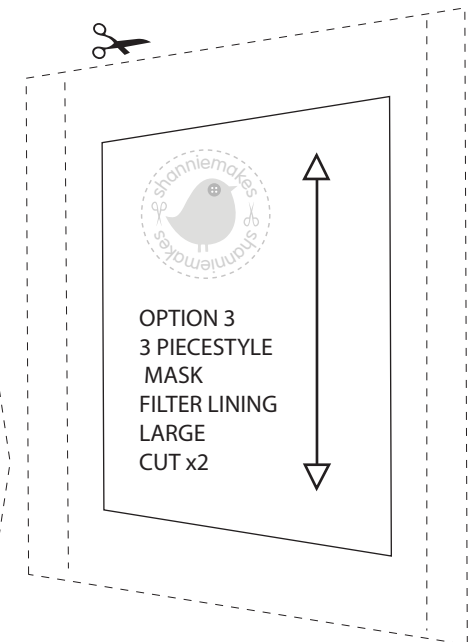

ShannieMakes: 3 PIECE STYLE MASK FILTER LININGS, LARGE

3 Options. Seam Allowance as Indicated.

Scale 4cm |
1 Inch |

Copyright © 2021 ShannieMakes. All Rights Reserved.

Please note: Designed by me. You are welcome to use this pattern to make items for resale. However you are not allowed to commercially sell the pattern or publish the pattern as your own. I only ask of you to state where you got this pattern from or make a link back to my website shanniemakes.com. Many Thanks. Shan x