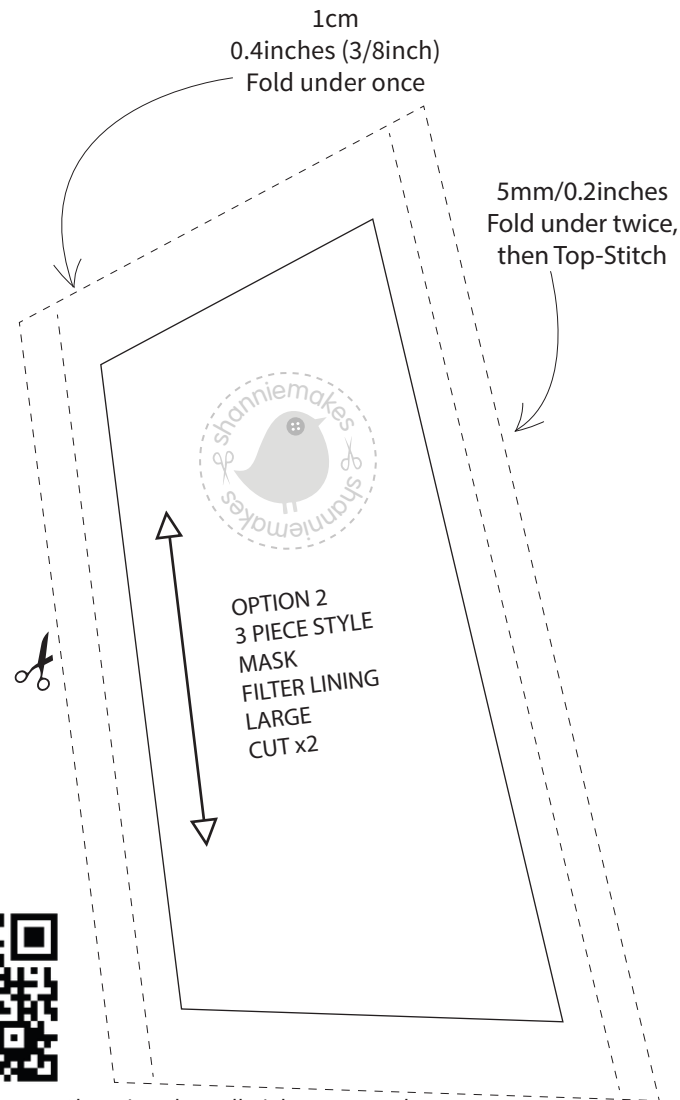

ShannieMakes: 3 PIECE STYLE MASK FILTER LININGS, LARGE

3 Options. Seam Allowance as Indicated.

Scale 4cm |
1 Inch |

Copyright © 2021 ShannieMakes. All Rights Reserved.

Please note: Designed by me. You are welcome to use this pattern to make items for resale. However you are not allowed to commercially sell the pattern or publish the pattern as your own. I only ask of you to state where you got this pattern from or make a link back to my website shanniemakes.com. Many Thanks. Shan x