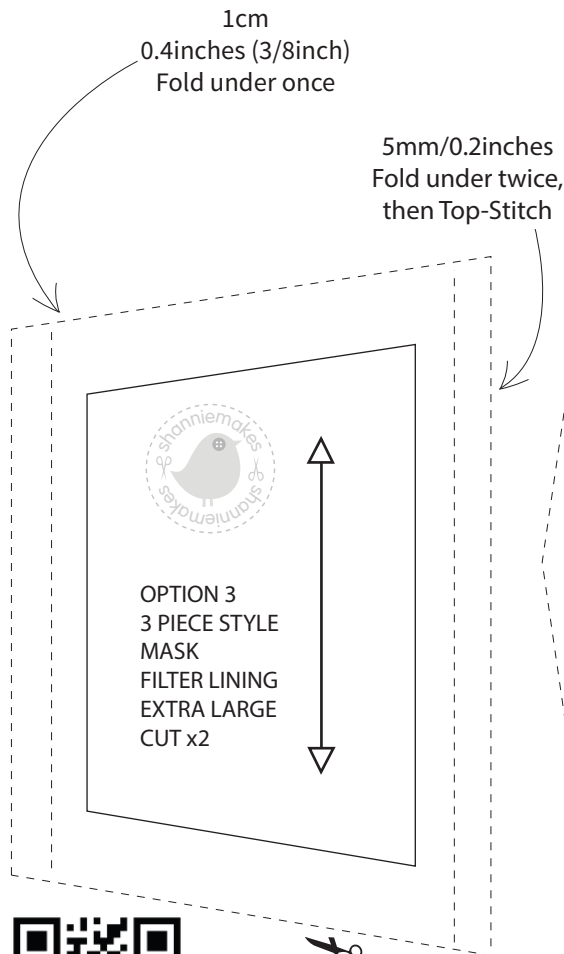

# ShannieMakes: 3 PIECE STYLE MASK FILTER LININGS, EXTRA LARGE

## 3 Options. Seam Allowance as Indicated.

Scale 4cm |  
1 Inch |

Copyright © 2021 ShannieMakes. All Rights Reserved.

Please note: Designed by me. You are welcome to use this pattern to make items for resale. However you are not allowed to commercially sell the pattern or publish the pattern as your own. I only ask of you to state where you got this pattern from or make a link back to my website [shaniemakes.com](http://shaniemakes.com). Many Thanks. Shan x